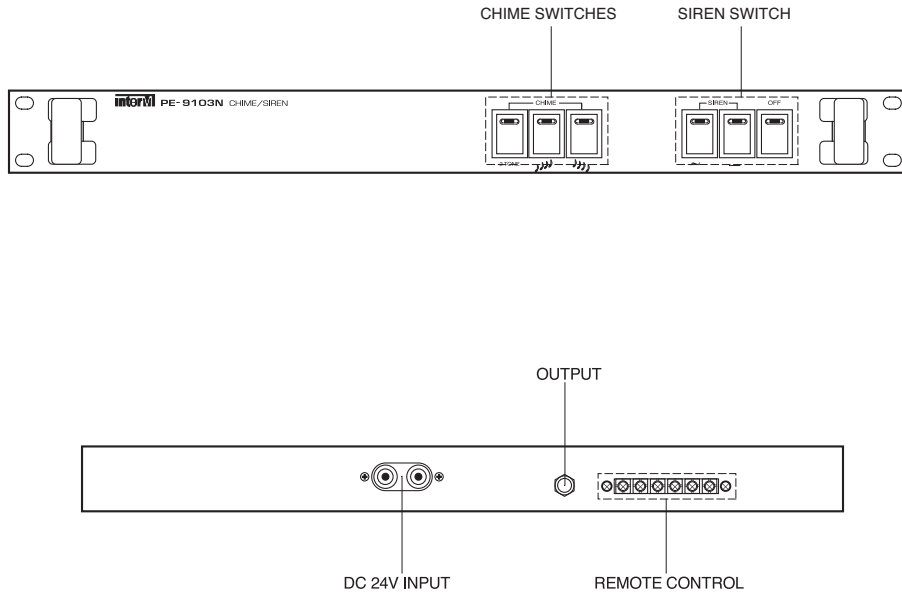

PE-9103N

CHIME & SIREN

FEATURES

- **MULTIPLE TONES**
A variety of soft tones are available for your announcements, including two-tone, Chime Up and Chime Down.
- **SIREN**
Both steady and variable levels of siren tones are available for emergency announcements.
- **REMOTE CONTROL CAPABILITY**
Rear-panel terminals are provided for connecting a wired remote control to increase functionality.

SPECIFICATIONS

- **ELECTRICAL**
 - Siren Frequency630Hz
 - Chime and Siren Output Level/Impedance
.....1V/10k Ω , Unbalanced
- **GENERAL**
 - Power Source24V DC
 - Weight.....2.8kg/6.2lb
 - Dimensions482(W)x44(H)x280(D)mm
19(W)x1.7(H)x11(D)in

BLOCK DIAGRAM