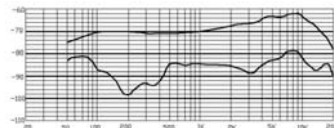

Dynamic Microphone

MD-110N/510N/710N, NMD-810N, SCM-6000N

NEW

NEW

NEW

NEW

NEW

Spec	Model	Unit	MD-110N	MD-510N	MD-710N	NMD-810N	SCM-6000N
Type			Dynamic Microphone				
Frequency Response	Hz		50Hz~15kHz	50Hz~16kHz	50Hz~16kHz	50Hz~18kHz	50Hz~18kHz
Sensitivity	dB		-73dB ±3dB	-70dB±3dB	-70dB±3dB	-72dB±3dB	-72dB±3dB
Impedance	ohms		600K ±30%	500K±30%	500K±30%	500K±30%	500K±30%
Weight	g		310(without cable)	315(without cable)	320(without cable)	335(without cable)	345(without cable)
	lb		0.68	0.69	0.7	0.74	0.76
Dimensions (WxHxD)	mm		ø51x170	ø50x173	ø54x172	ø52x174	ø55x170
	inches		ø2x6.69	ø2x6.8	ø2.1x6.77	ø2.0x6.85	ø2.16x6.69