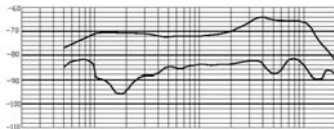

NMD-810N

NEW

SCM-6000N

Spec	Model	Unit	MD-110N	MD-510N	MD-710N	NMD-810N	SCM-6000N
Type			Dynamic Microphone				
Frequency Response	Hz		50Hz~15kHz	50Hz~16kHz	50Hz~16kHz	50Hz~18kHz	50Hz~18kHz
Sensitivity	dB		-73dB ±3dB	-70dB±3dB	-70dB±3dB	-72dB±3dB	-72dB±3dB
Impedance	ohms		600K ±30%	500K±30%	500K±30%	500K±30%	500K±30%
Weight	g		310(without cable)	315(without cable)	320(without cable)	335(without cable)	345(without cable)
	lb		0.68	0.69	0.7	0.74	0.76
Dimensions (WxHxD)	mm		ø51x170	ø50x173	ø54x172	ø52x174	ø55x170
	inches		ø2x6.69	ø2x6.8	ø2.1x6.77	ø2.0x6.85	ø2.16x6.69