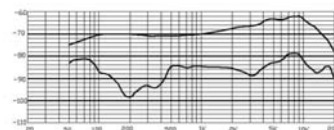

Dynamic Microphone

MD-110N/510N/710N, NMD-810N, SCM-6000N

NEW

NEW

NEW

NEW

NEW

Spec	Model	Unit	MD-110N	MD-510N	MD-710N	NMD-810N	SCM-6000N
Type			Dynamic Microphone				
Frequency Response	Hz		50Hz~15kHz	50Hz~16kHz	50Hz~16kHz	50Hz~18kHz	50Hz~18kHz
Sensitivity	dB		-73dB ±3dB	-70dB±3dB	-70dB±3dB	-72dB±3dB	-72dB±3dB
Impedance	ohms		600K ±30%	500K±30%	500K±30%	500K±30%	500K±30%
Weight	g		310(without cable)	315(without cable)	320(without cable)	335(without cable)	345(without cable)
	lb		0.68	0.69	0.7	0.74	0.76
Dimensions (WxHxD)	mm		ø51x170	ø50x173	ø54x172	ø52x174	ø55x170
	inches		ø2x6.69	ø2x6.8	ø2.1x6.77	ø2.0x6.85	ø2.16x6.69