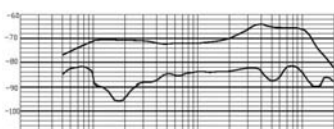

NMD-810N

NEW

SCM-6000N

Spec	Model	Unit	MD-110N	MD-510N	MD-710N	NMD-810N	SCM-6000N
Type			Dynamic Microphone				
Frequency Response	Hz		50Hz~15kHz	50Hz~16kHz	50Hz~16kHz	50Hz~18kHz	50Hz~18kHz
Sensitivity	dB		-73dB ±3dB	-70dB±3dB	-70dB±3dB	-72dB±3dB	-72dB±3dB
Impedance	ohms		600K ±30%	500K±30%	500K±30%	500K±30%	500K±30%
Weight	g		310(without cable)	315(without cable)	320(without cable)	335(without cable)	345(without cable)
	lb		0.68	0.69	0.7	0.74	0.76
Dimensions (WxHxD)	mm		ø51x170	ø50x173	ø54x172	ø52x174	ø55x170
	inches		ø2x6.69	ø2x6.8	ø2.1x6.77	ø2.0x6.85	ø2.16x6.69