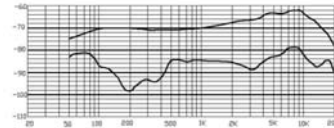

Dynamic Microphone

MD-110N/510N/710N, NMD-810N, SCM-6000N

NEW

NEW

NEW

NEW

NEW

Spec	Model	Unit	MD-110N	MD-510N	MD-710N	NMD-810N	SCM-6000N
Type			Dynamic Microphone				
Frequency Response	Hz		50Hz~15kHz	50Hz~16kHz	50Hz~16kHz	50Hz~18kHz	50Hz~18kHz
Sensitivity	dB		-73dB ±3dB	-70dB±3dB	-70dB±3dB	-72dB±3dB	-72dB±3dB
Impedance	ohms		600K ±30%	500K±30%	500K±30%	500K±30%	500K±30%
Weight	g		310(without cable)	315(without cable)	320(without cable)	335(without cable)	345(without cable)
	lb		0.68	0.69	0.7	0.74	0.76
Dimensions (WxHxD)	mm		ø51x170	ø50x173	ø54x172	ø52x174	ø55x170
	inches		ø2x6.69	ø2x6.8	ø2.1x6.77	ø2.0x6.85	ø2.16x6.69