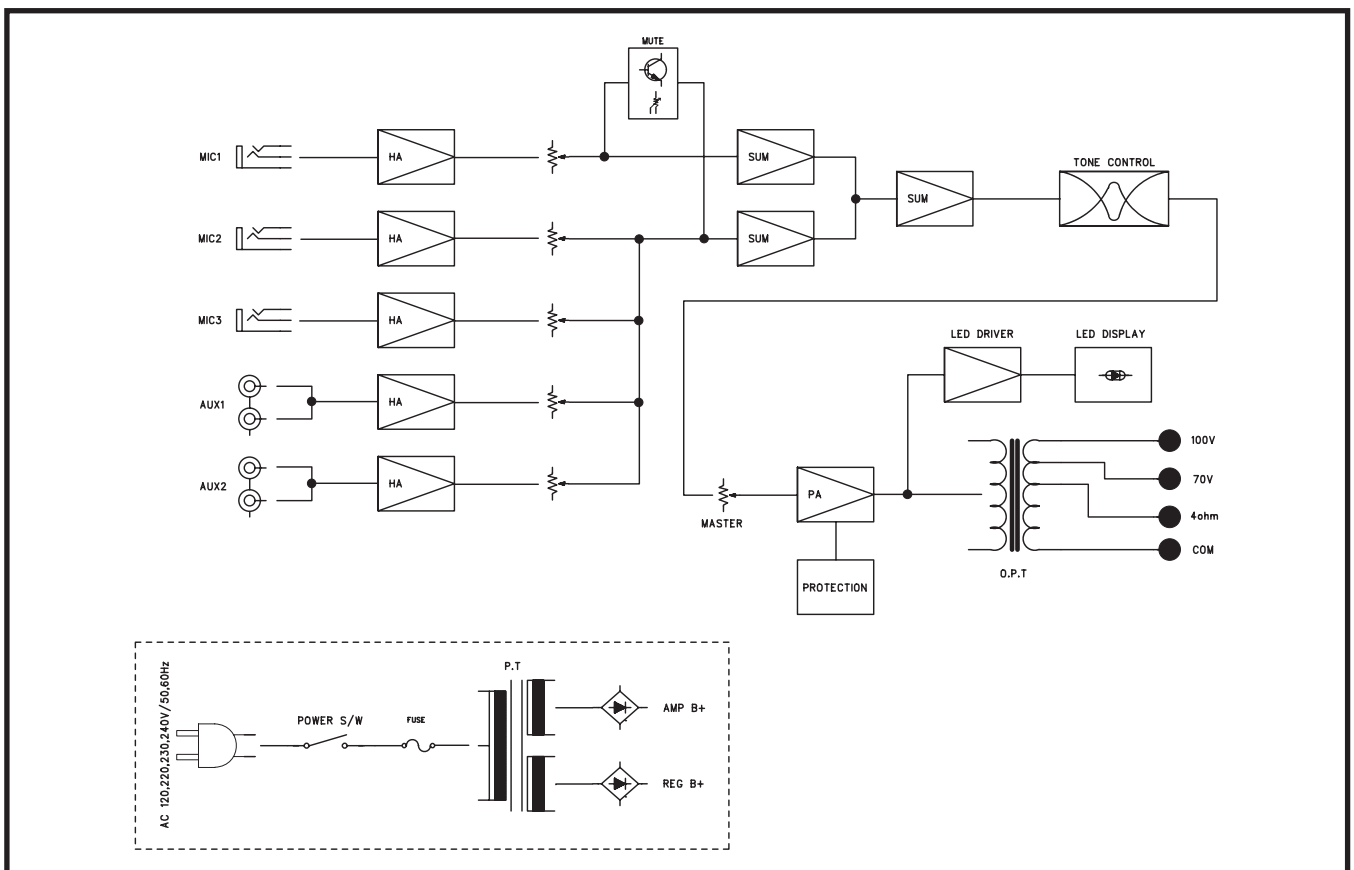

BLOCK DIAGRAM

OFFICE : 653-5 BANGHAK-DONG, DOBONG-KU, SEOUL, KOREA TEL : 82-2-2289-8140~8, FAX : 82-2-2289-8149
 Home page : <http://www.inter-m.com> E-mail : export@inter-m.com